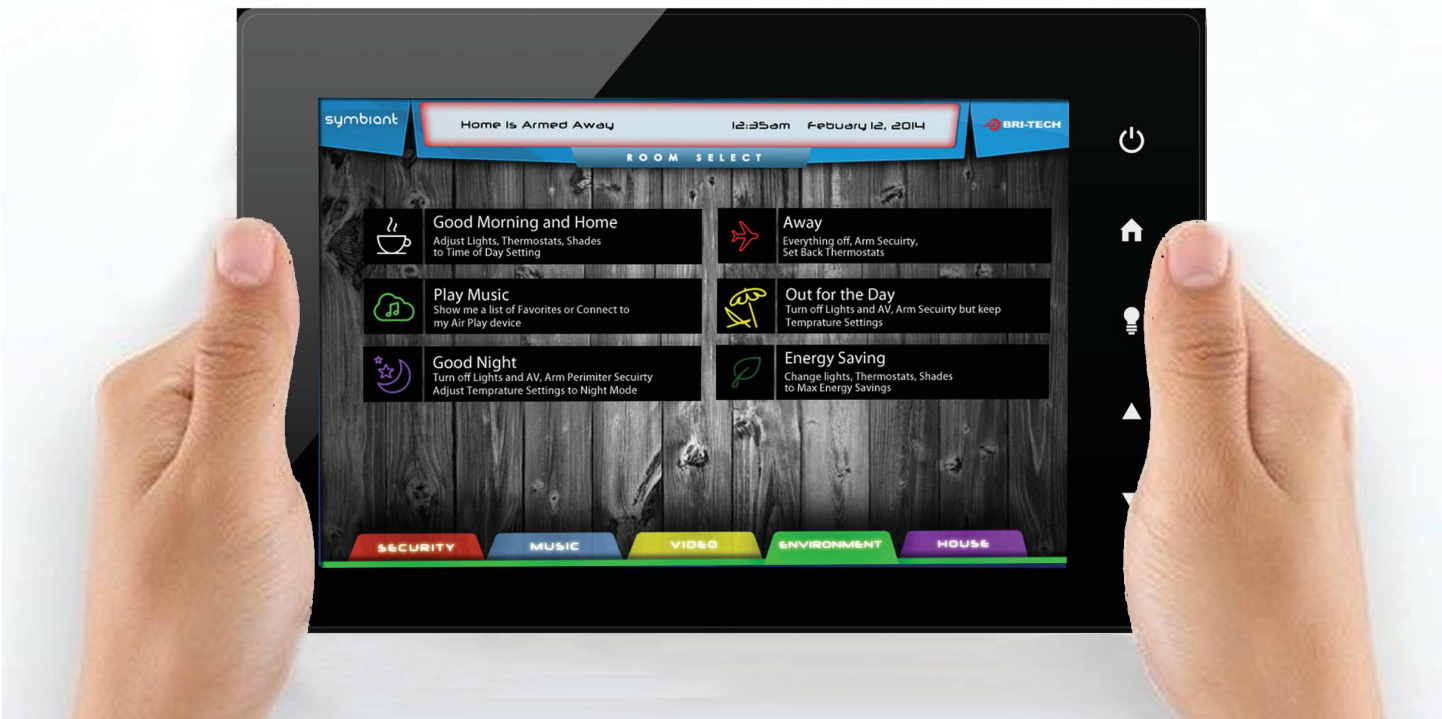

We engineered all these features and control power into the smallest space. So instead of a rack of electronics Symbiant HD is built in a recessable wall panel. You don't have to lose a closet for your technology.

model - description

SD - Symbiant Automation Panel

SD-A6 - 6 Zone Audio Distribution Panel

SD-V6 - 6 Zone Video Distribution Panel

Requires 110VAC 5A

Size 24"Wx 40-.5"H x 6" Deep

(can be recessed 3" in wall)

Drawing Icon

Simple to Use next generation Interface includes the awesome "One Touch" launch screen

lights

outlets

home music

garage door

keyless locks

low temp

video

network

security

thermostats

shades

intercom

Symbiant Panels can be built into a wall, saving space. No Rack is needed for AV equipment. Panels can be networked for larger systems.

Control all of your devices from one secure app on your smart phone or tablet, smart remote, local switches and touchscreens. Exclusive "VTC Text Command" capability makes changing home modes very easy and capable from almost any text capable phone. Activity logs and remote monitoring give you peace of mind.